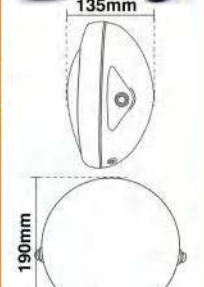

7-inch

Headlight Assembly