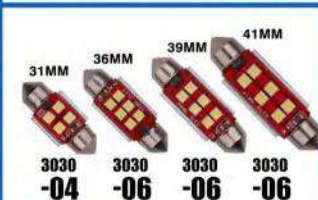

AVAILABLE IN 8 COLORS

PLUG

HOLDER CHARGER