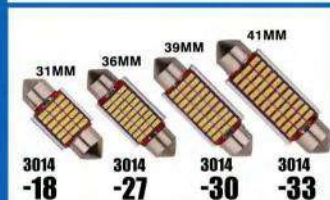

AVAILABLE IN 8 COLORS

PLUG

HOLDER CHARGER